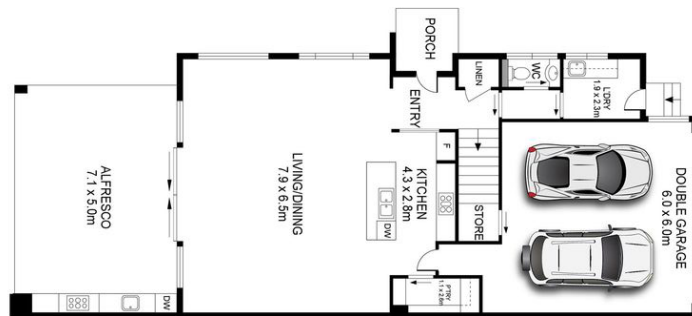

THE EXECUTIVE COLLECTION

4-5 Bed, 2-3 Bath
Luxury Townhouses

GROUND LVL

LVL 1

SITEPLAN

EMAIL

admin@sunluxegroup.com